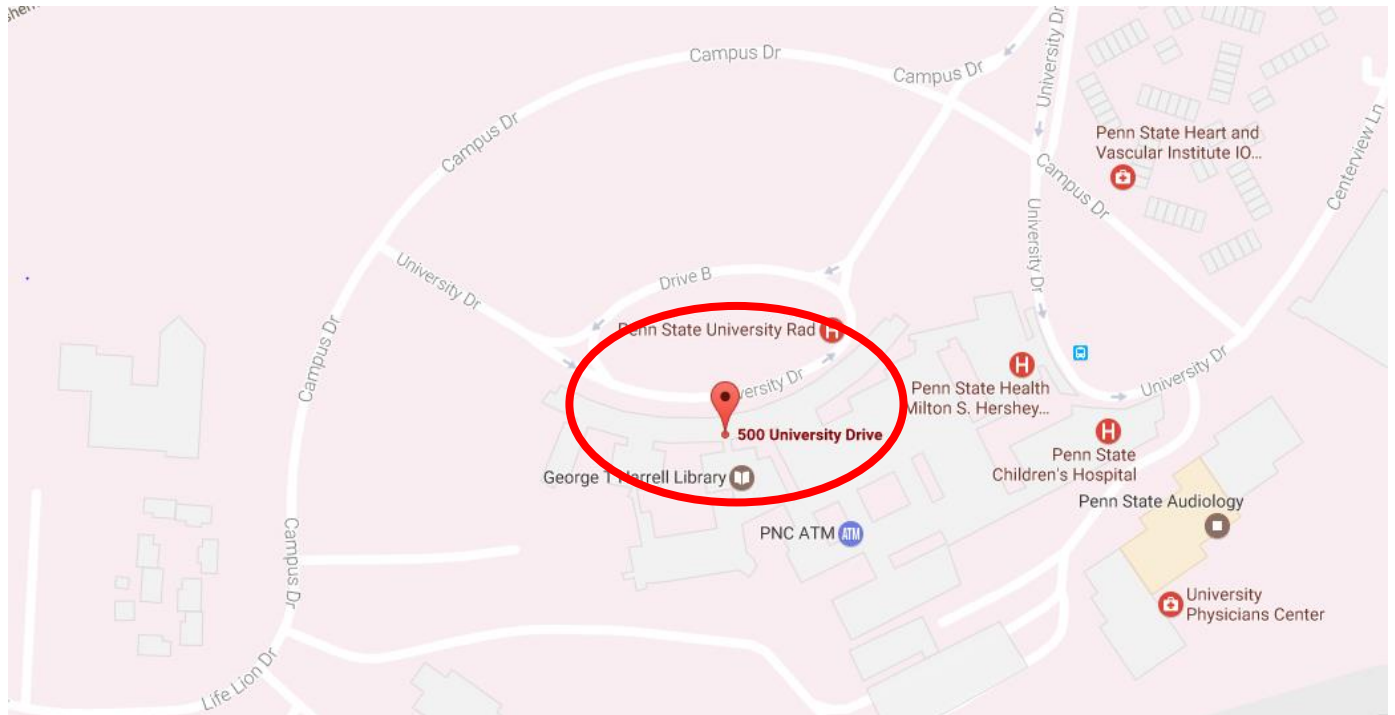

DOCTORS DEMYSTIFY

Venue for Hershey

Lecture Room A, Room C-4618
Penn State Milton S. Hershey Medical Center
500 University Drive
Hershey, PA 17033

Parking is free.

We will start at 8:00 am and finish at 12:45 pm.