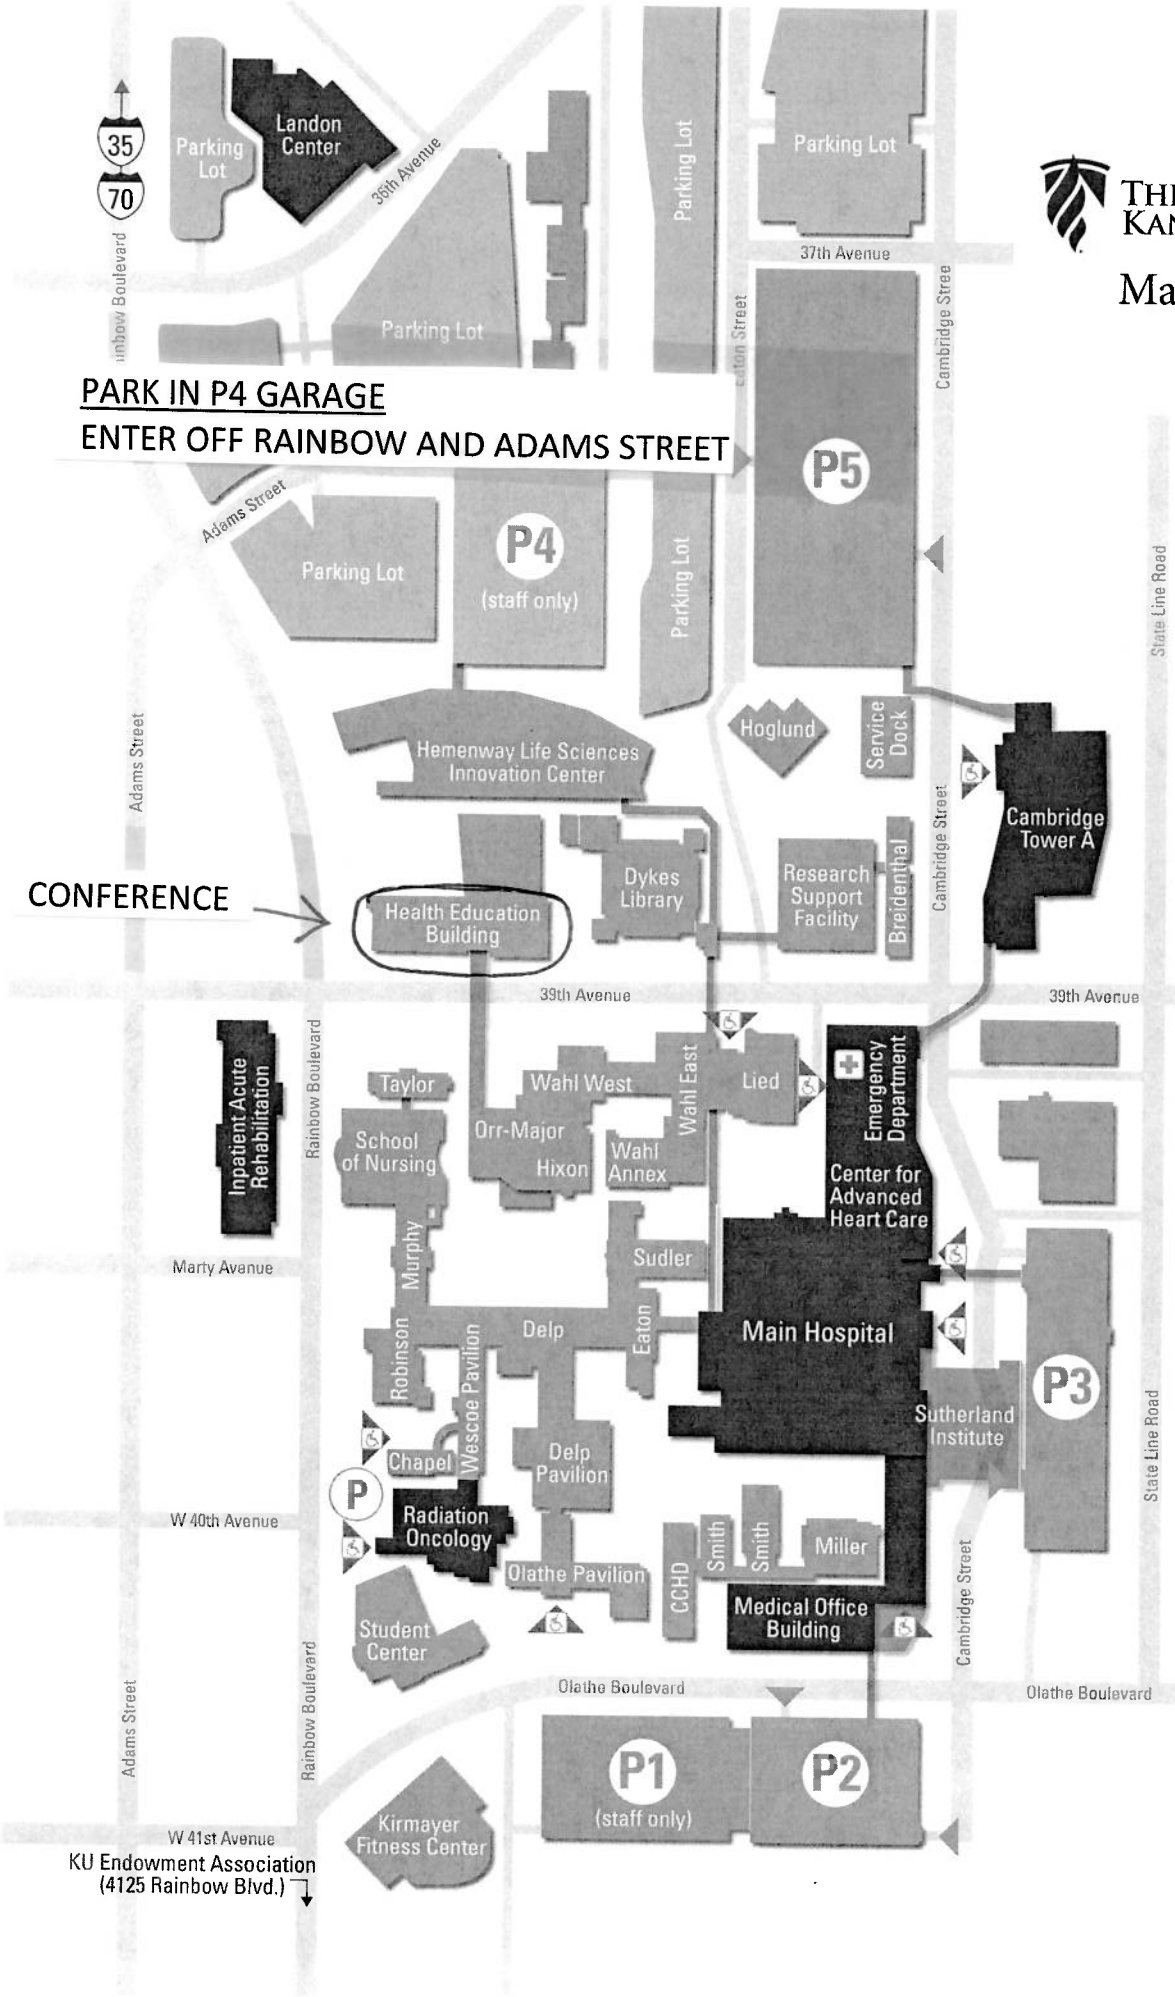

Main Campus Map

PARK IN P4 GARAGE
ENTER OFF RAINBOW AND ADAMS STREET

Legend

- Parking
- Skywalk
- Accessible Entrance
- Emergency Department
- Parking Garage Entrance
- Building Entrance

CONFERENCE →

Health Education Building

KU Endowment Association
(4125 Rainbow Blvd.)