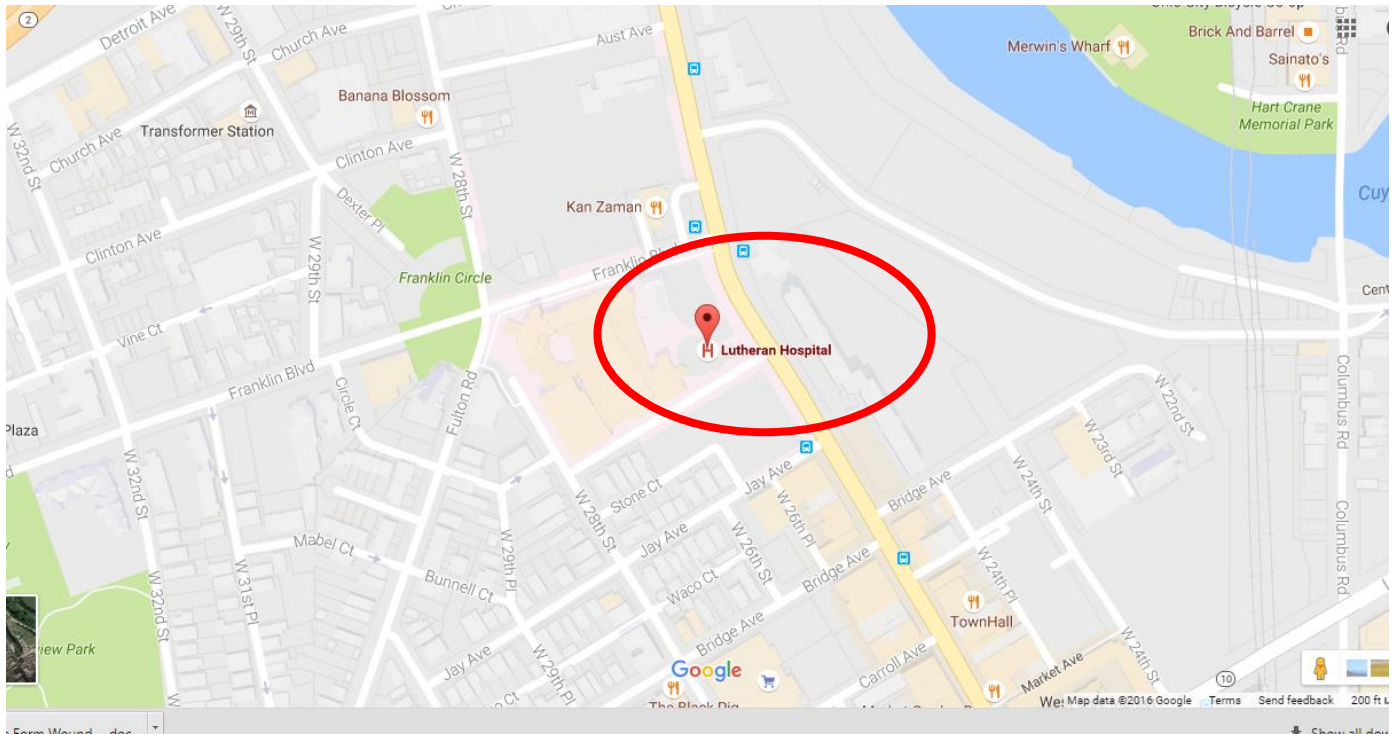

**DOCTORS DEMYSTIFY
Venue for Cleveland**

Castele Learning Center
Lutheran Medical Center
1730 West 25th St.
Cleveland, Ohio 44113

Parking is free and located on the corner of Franklin Avenue and Fulton Avenue.