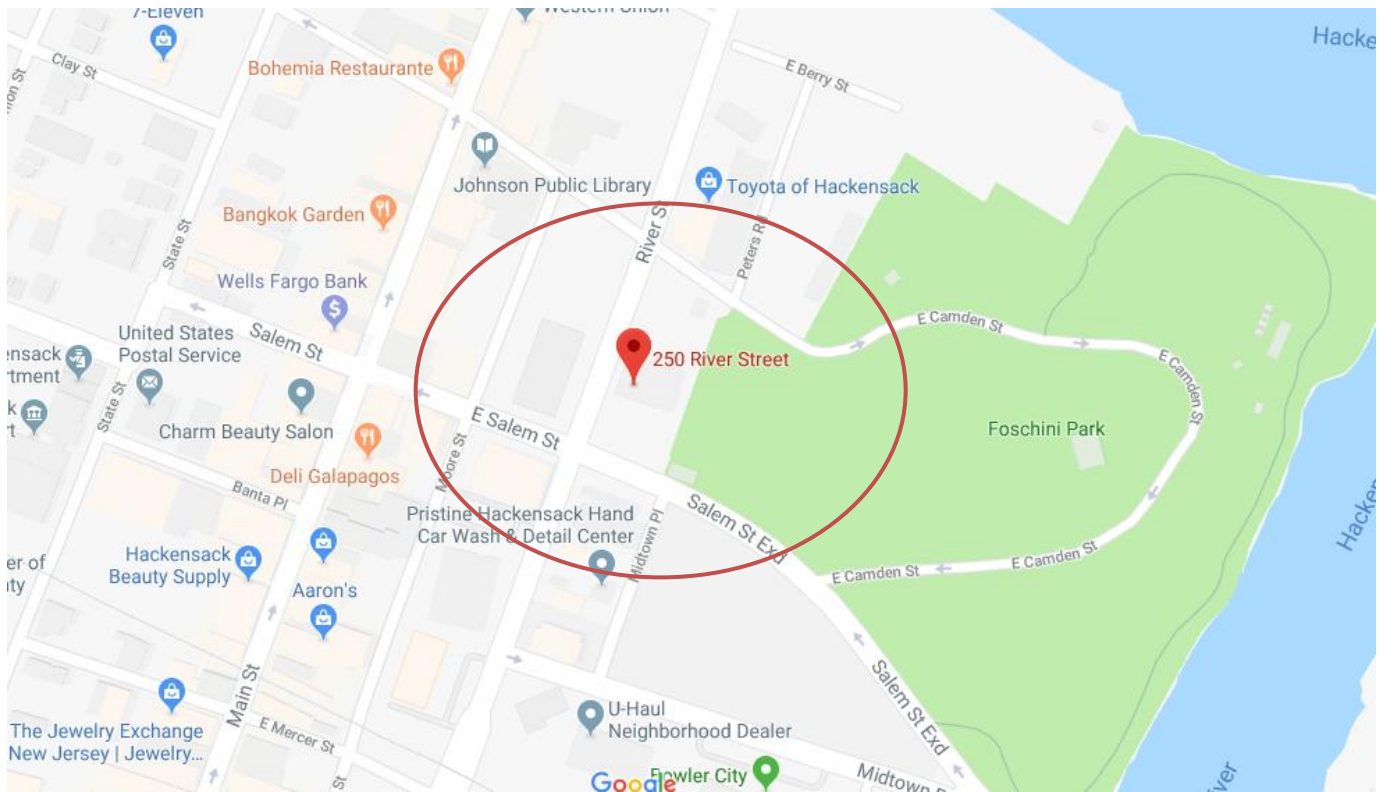

Venue for Hackensack

Professional Physical & Hand Therapy

250 River Street

Hackensack, NJ 07601

Check-in begins at 7:30am. The course will be from 8am to 12:45pm.