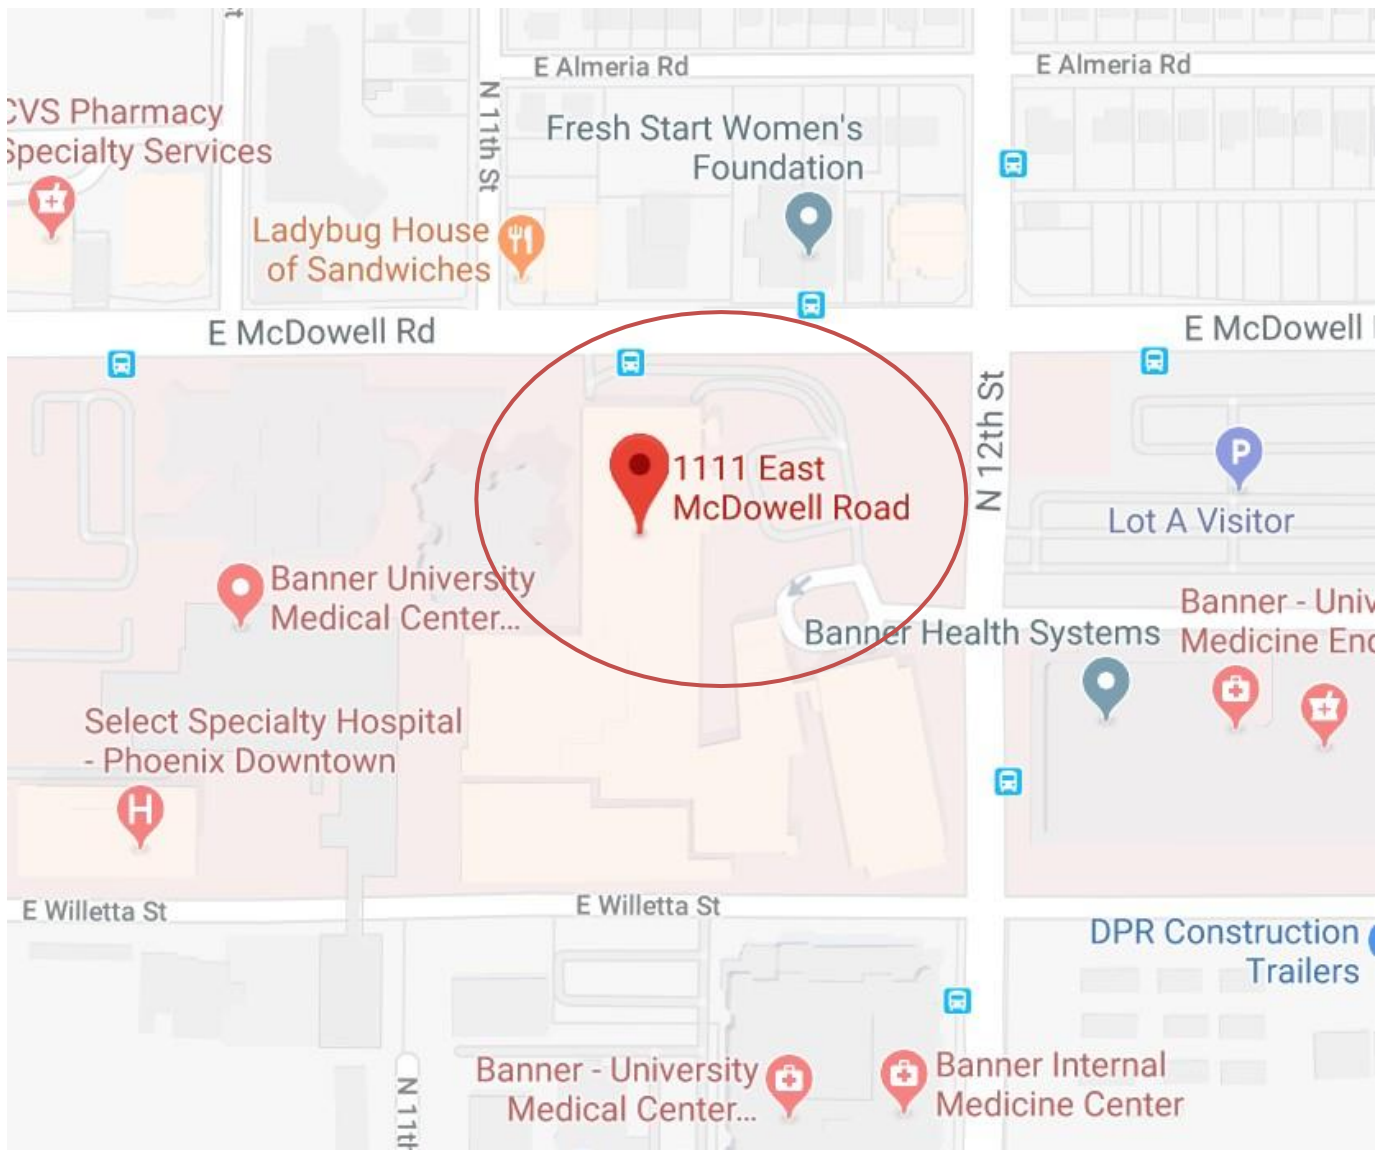

Venue for Phoenix

The Sandstone Conference Room

Banner University Medical Center, Phoenix

1111 E McDowell Rd

Phoenix, AZ 85006

Check-in begins at 7:30am. The course will be from 8am to 12:45pm. Parking is \$8 and is located on site. Please note the venue room is located behind the main lobby/main entrance to the hospital.